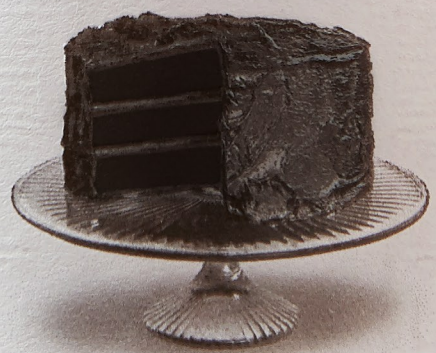

**LAYER CAKE**

*One Hundred Percent Hand Crafted*

**ROSÉ**

VINTAGE 2017

California ~ USA

13.2% alc.vol.

750ml